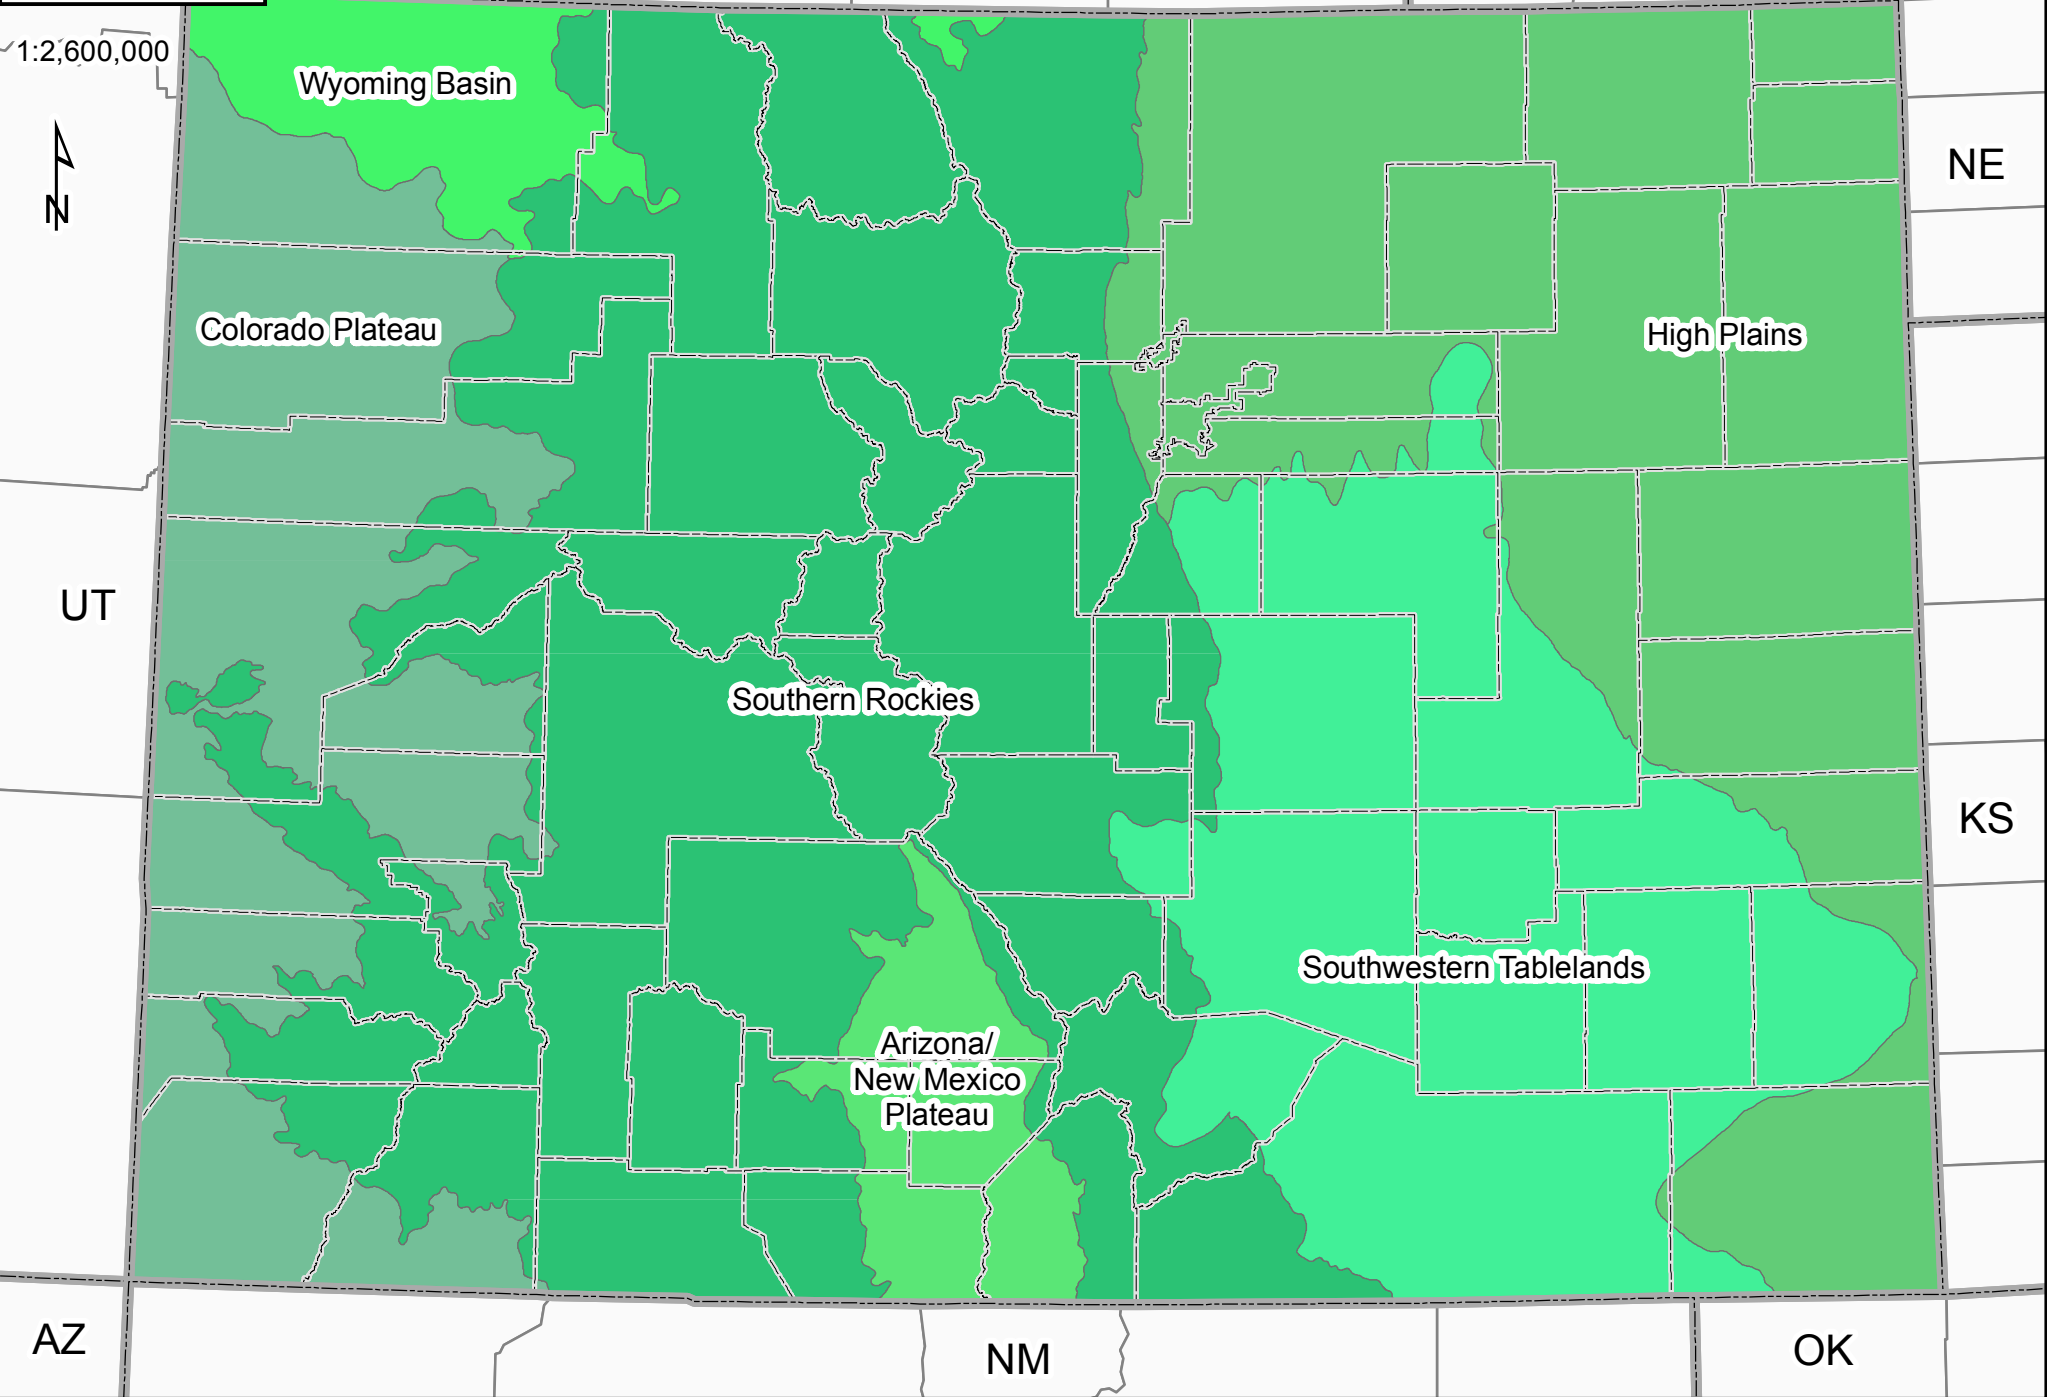

Level III Ecoregions of Colorado

1:2,600,000

Wyoming Basin

Colorado Plateau

Southern Rockies

Arizona/
New Mexico
Plateau

High Plains

Southwestern Tablelands

WY

NE

UT

KS

AZ

NM

OK